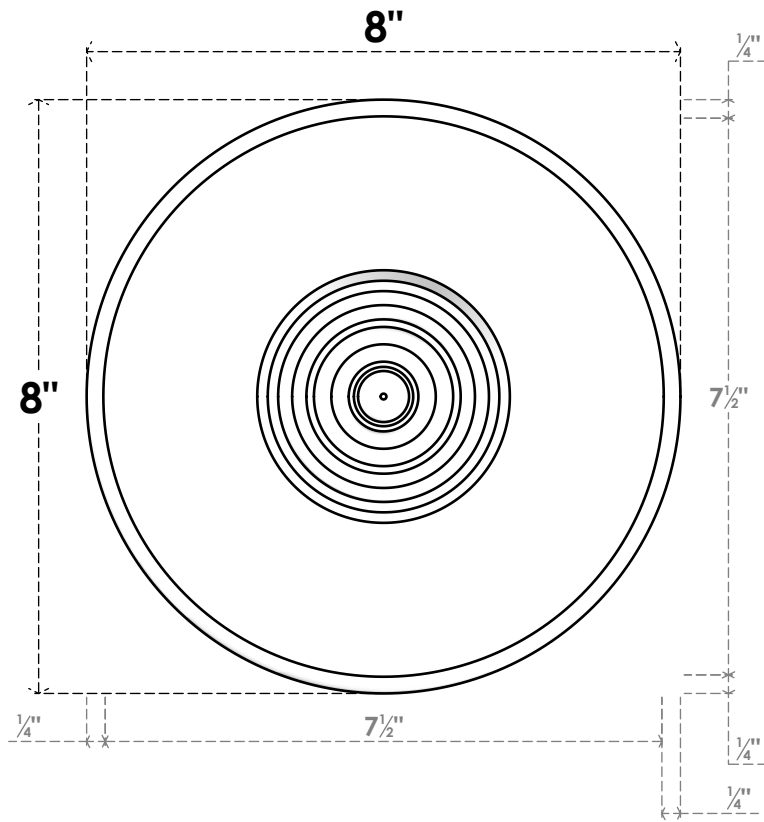

ROSP080X080X050GRY04

8"W X 8"H X 1/2"P STANDARD GRAYSON BULLSEYE ROSETTE WITH ROUNDED EDGE, ARCHITECTURAL GRADE PVC

FRONT

SIDE

EKENA MILLWORK
2300 WEST MAIN ST.
CLARKSVILLE, TX 75426
TOLL FREE: 866-607-0453
WWW.EKENAMILLWORK.COM

NOTES

1. INSTALLATION TO BE COMPLETED IN ACCORDANCE WITH MANUFACTURER'S SPECIFICATIONS.
2. DRAWING MAY NOT BE TO SCALE
3. THIS DRAWING IS INTENDED FOR DESIGN AND PLANNING PURPOSES ONLY.
4. ALL INFORMATION CONTAINED HEREIN WAS CURRENT AT THE TIME OF DEVELOPMENT BUT MUST BE REVIEWED AND APPROVED BY THE PRODUCT MANUFACTURER TO BE CONSIDERED ACCURATE.
5. ARCHITECTURAL GRADE PVC PRODUCTS ARE MADE FROM EXPANDED CELLULAR PVC AND COME NATURALLY WHITE BUT MAY BE PAINTED