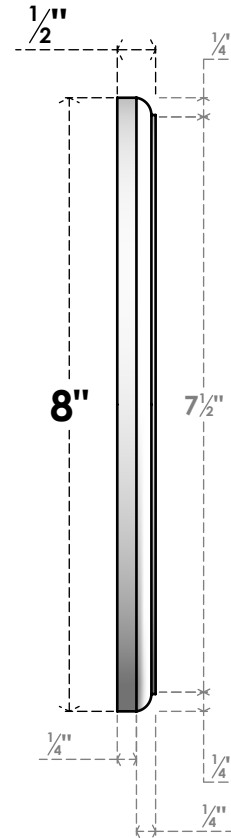

ROSP080X080X050GRY04

8"W X 8"H X 1/2"P STANDARD GRAYSON BULLSEYE ROSETTE WITH ROUNDED EDGE, ARCHITECTURAL GRADE PVC

FRONT

SIDE

EKENA MILLWORK
2300 WEST MAIN ST.
CLARKSVILLE, TX 75426
TOLL FREE: 866-607-0453
WWW.EKENAMILLWORK.COM

NOTES

1. INSTALLATION TO BE COMPLETED IN ACCORDANCE WITH MANUFACTURER'S SPECIFICATIONS.
2. DRAWING MAY NOT BE TO SCALE
3. THIS DRAWING IS INTENDED FOR DESIGN AND PLANNING PURPOSES ONLY.
4. ALL INFORMATION CONTAINED HEREIN WAS CURRENT AT THE TIME OF DEVELOPMENT BUT MUST BE REVIEWED AND APPROVED BY THE PRODUCT MANUFACTURER TO BE CONSIDERED ACCURATE.
5. ARCHITECTURAL GRADE PVC PRODUCTS ARE MADE FROM EXPANDED CELLULAR PVC AND COME NATURALLY WHITE BUT MAY BE PAINTED